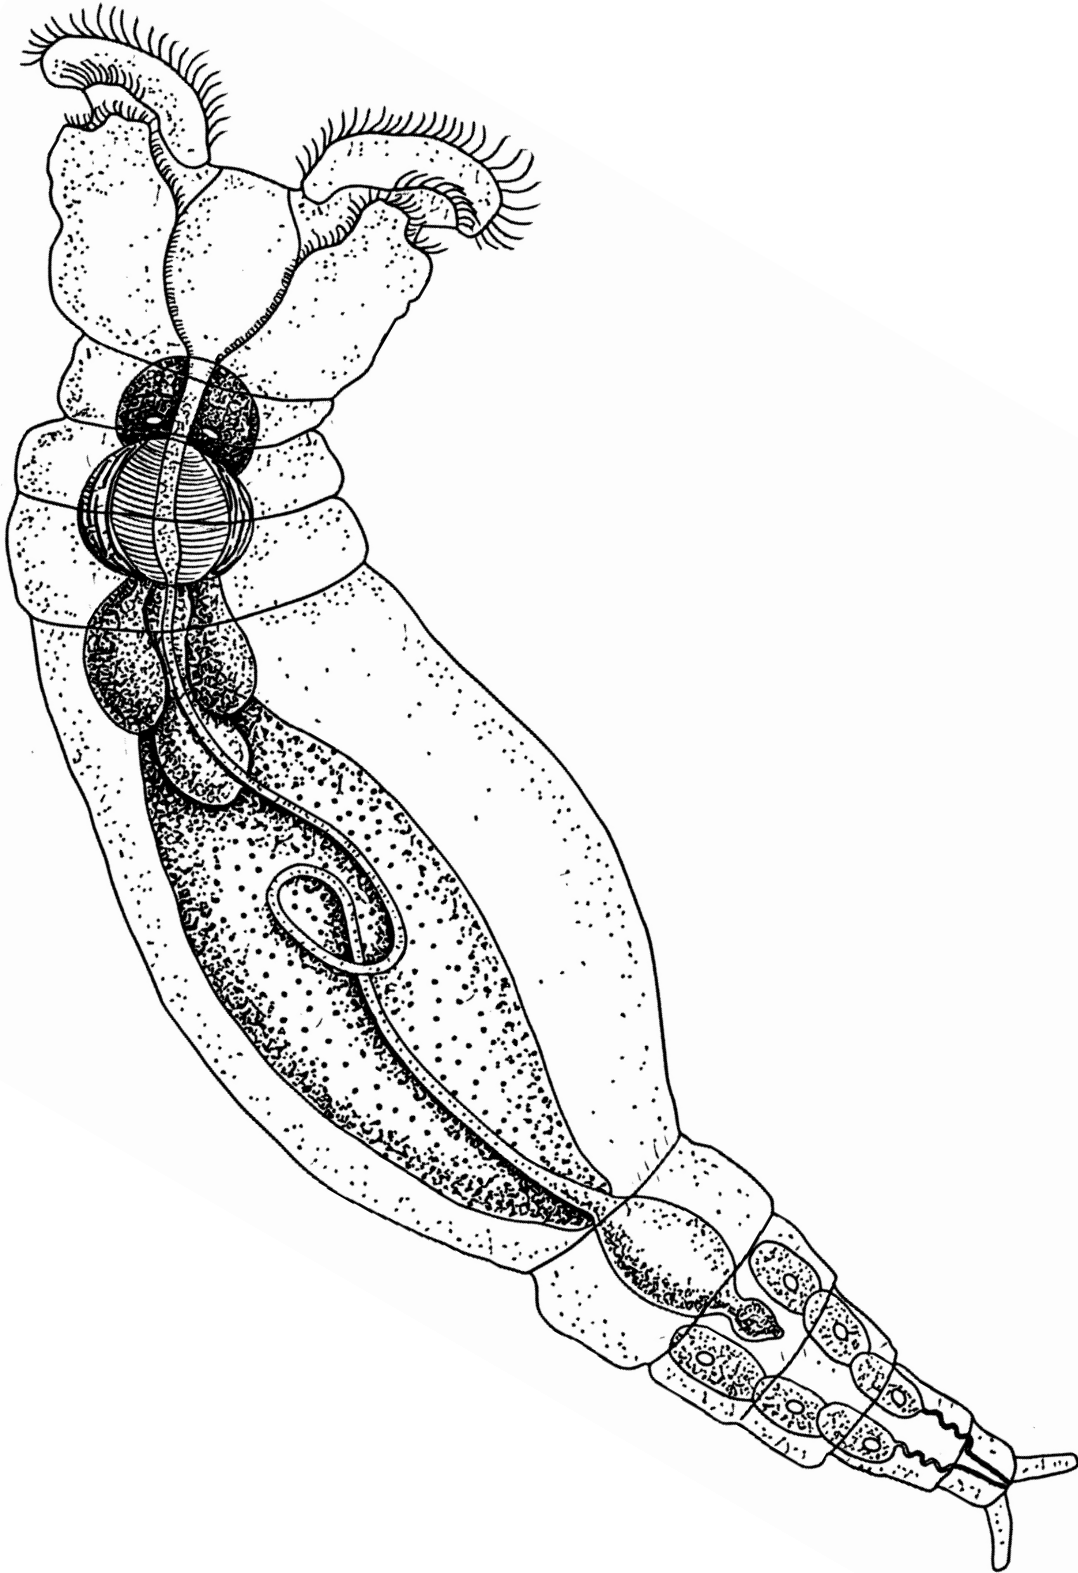

Colouring page rotifer

Philodina roseola is a rotifer. Its name comes from the two wheel-shaped crowns of cilia on its head. By rotating the cilia, this microbe can swim and suck food into its mouth. But he doesn't always swim. It can also crawl over a water plant or the bottom of the ditch like a caterpillar.

Take care of each other, see you soon

ARTIS MICROPIA